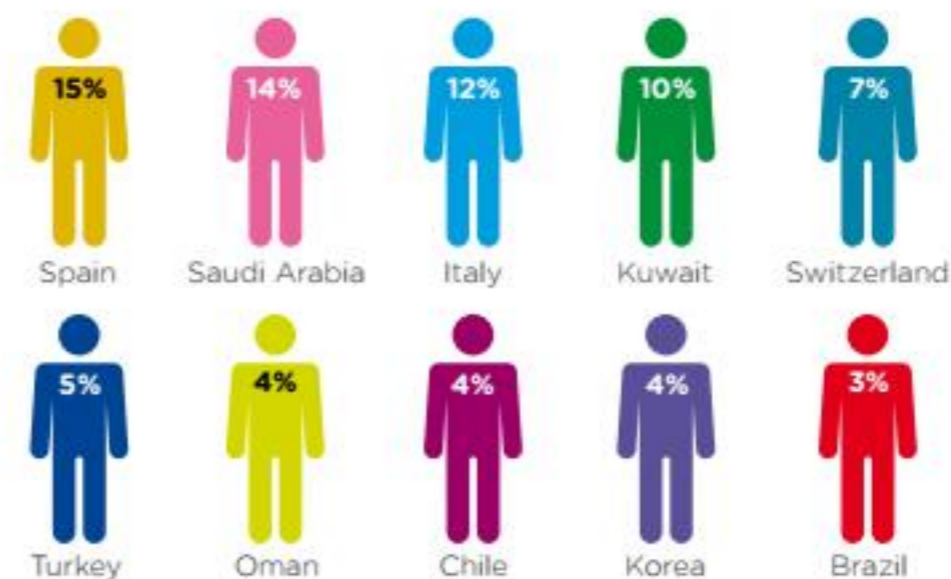

Nationality Mix

We have a great nationality mix at LILA*, see where our students are from around the world. Take a look at our top 10 nationalities below: